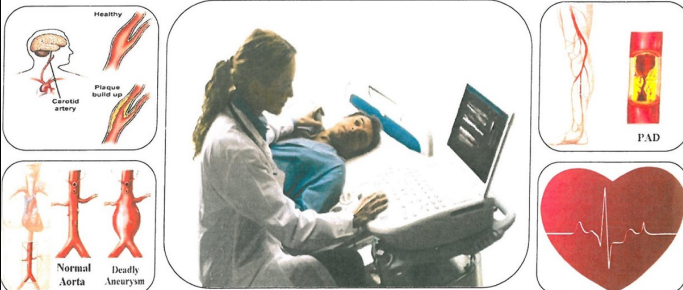

New Volunteer 12:00pm-1:00pm (English)

CATHEDRAL SHRINE OF THE VIRGIN OF GUADALUPE
Thursday, Friday & Saturday, December 17th, 18th & 19th
CALL 1-866-935-7226 TO SCHEDULE YOUR APPOINTMENT

Stroke Scan *Plus* will be bringing its painless, mobile, stroke and vascular disease prevention team here to scan for the early detection and prevention of **(Stroke)**, due to blocked arteries in the neck, sudden death due to ruptured abdominal aorta aneurysm **(AAA)**, and leg amputation due to blocked leg arteries **(PAD)**. A 2 lead EKG for atrial fibrillation **(AFIB)** will also be provided.